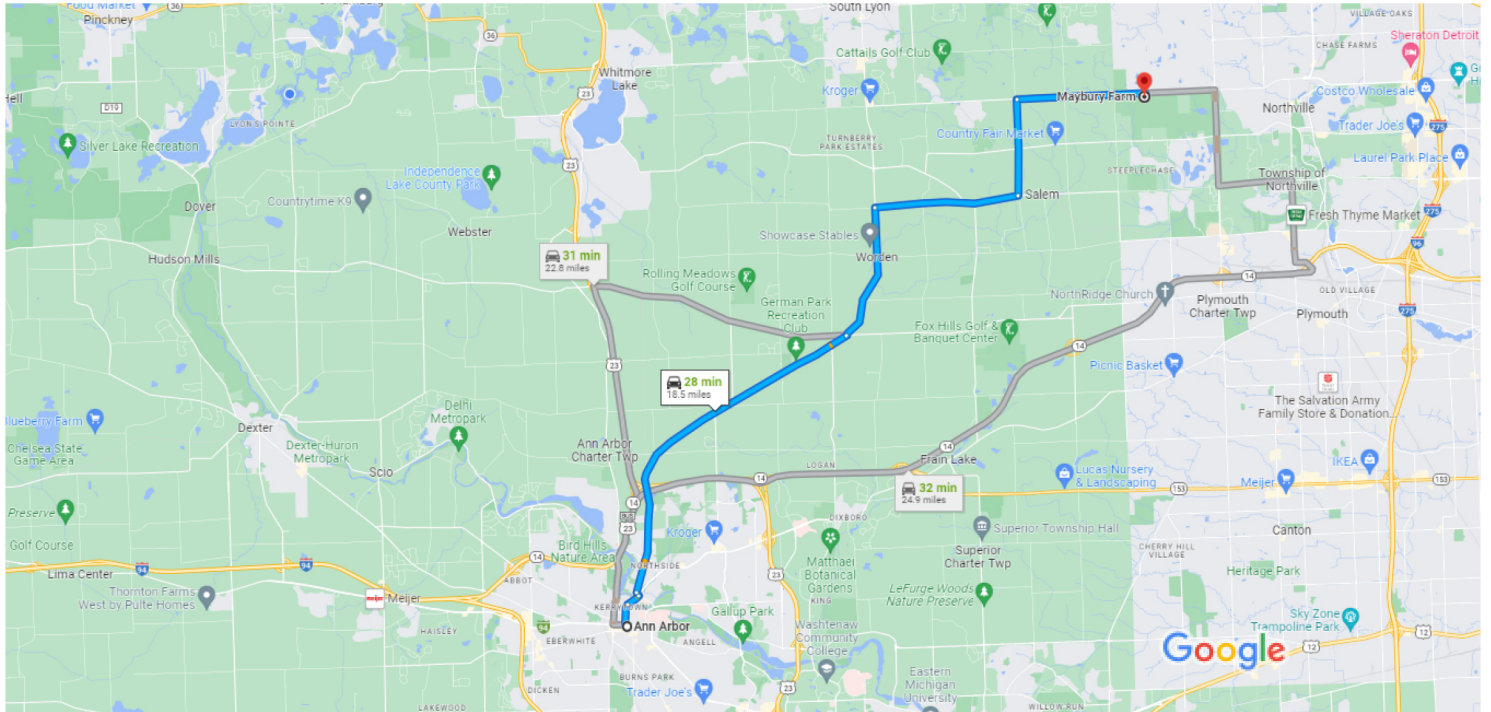

Directions from Ann Arbor to Maybury Farm

Map data ©2023 Google

↑ 1. Head north toward E Huron St
 _____ 14 sec (125 ft)

Drive along Pontiac Trail, Six Mile Rd and Eight Mile Rd E
 _____ 29 min (18.4 mi)

↶ 2. Turn left onto E Huron St
 _____ 194 ft

↷ 3. Turn right onto N Division St
 _____ 0'

↗ 4. N Division St turns slightly right and becomes Broadway St
 _____ 0'

↶ 5. Turn left onto Moore St
 _____ 2'

↷ 6. Turn right onto Pontiac Trail
 _____ 7'

⤵ 7. At the traffic circle, continue straight to stay on Pontiac Trail
 _____ 2.8 mi

↷ 8. Turn right onto Six Mile Rd
 _____ 2.9 mi

↶ 9. Turn left onto Currie Rd
 _____ 1.9 mi

10. At the traffic circle, take the 1st exit onto Eight Mile Rd E
 _____ 2.6 mi

11. Turn right
 ⚠ Restricted usage road
 ⓘ Destination will be on the right
 _____ 32 sec (364 ft)

MAYBURY FARM
50165 8 Mile Road
Northville, MI 48167
(248) 274-0200